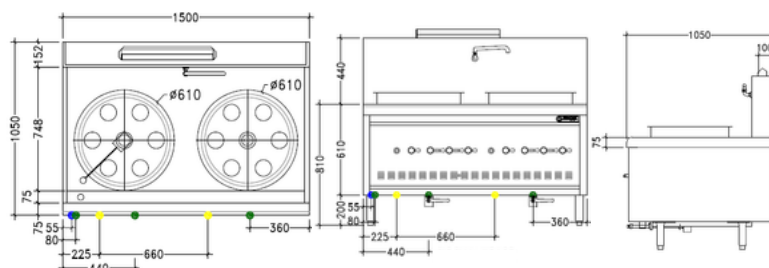

STEAMER SERIES

Dim Sum Steamer

MODEL : TF-S-2DSS

Key Parameters

| MODEL | SERIES | DIMENSIONS (MM) | PACKING DIMENSION (MM) | GROSS WEIGHT (KG) | GAS TYPE | BURNER QTY | BURNER RATING (KW) | FUEL CONNECTIO | FAN BLOWER | VOLTAGE | WATER INLET | DRAINAGE |
|--------------|--|-------------------|------------------------|-------------------|-------------|------------|--------------------|----------------|------------|---------|-------------|----------|
| | | | | | | | | N | | | | |
| TF-S-1DSS | Single Ring Dim Sum Steamer | 900x1050x810+440 | 1050x1230x1140 | 210 | Town Gas | 3 | 15 X 3 = 45 | Ø27mm | NA | NA | Ø15mm | Ø38mm |
| | | | | | LPG | | | | | | | |
| | | | | | Natural Gas | | | | | | | |
| TF-S-2DSS | Double Ring Dim Sum Steamer | 1500x1050x810+440 | 1650x1230x1140 | 282 | Town Gas | 4 | 15 X 4 = 60 | Ø27mm | NA | NA | Ø15mm | Ø38mm |
| | | | | | LPG | | | | | | | |
| | | | | | Natural Gas | | | | | | | |
| TF-S-2DSS/DB | Double Ring Dim Sum Steamer with Double Boiler | 1500x1050x810+440 | 1650x1230x1140 | 282 | Town Gas | 4 | 15 X 4 = 60 | Ø27mm | NA | NA | Ø15mm | Ø38mm |
| | | | | | LPG | | | | | | | |
| | | | | | Natural Gas | | | | | | | |

Product Dimension Chart

MODEL : TF-S-1DSS

MODEL : TF-S-2DSS

Optional Accessories

| | |
|---------------------|---------------------------------|
| | |
| Stack Up Kit | 7 Star Plate |
| | |
| Dim Sum Pot | Single Rice Roll Adapter |