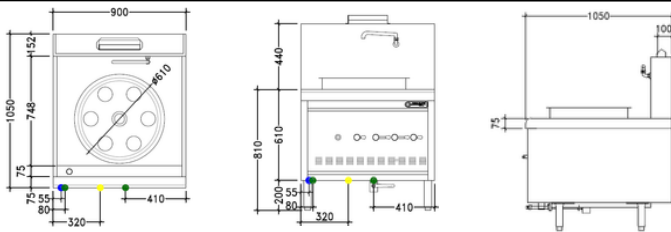

STEAMER SERIES

Dim Sum Steamer

MODEL : TF-S-2DSS

Key Parameters

| MODEL | SERIES | DIMENSIONS (MM) | PACKING DIMENSION (MM) | GROSS WEIGHT (KG) | GAS TYPE | BURNER QTY | BURNER RATING (KW) | FUEL CONNECTIO | FAN BLOWER | VOLTAGE | WATER INLET | DRAINAGE |
|--------------|--|-------------------|------------------------|-------------------|-------------|------------|--------------------|----------------|------------|---------|-------------|----------|
| | | | | | | | | N | | | | |
| TF-S-1DSS | Single Ring Dim Sum Steamer | 900x1050x810+440 | 1050x1230x1140 | 210 | Town Gas | 3 | 15 X 3 = 45 | Ø27mm | NA | NA | Ø15mm | Ø38mm |
| | | | | | LPG | | | | | | | |
| | | | | | Natural Gas | | | | | | | |
| TF-S-2DSS | Double Ring Dim Sum Steamer | 1500x1050x810+440 | 1650x1230x1140 | 282 | Town Gas | 4 | 15 X 4 = 60 | Ø27mm | NA | NA | Ø15mm | Ø38mm |
| | | | | | LPG | | | | | | | |
| | | | | | Natural Gas | | | | | | | |
| TF-S-2DSS/DB | Double Ring Dim Sum Steamer with Double Boiler | 1500x1050x810+440 | 1650x1230x1140 | 282 | Town Gas | 4 | 15 X 4 = 60 | Ø27mm | NA | NA | Ø15mm | Ø38mm |
| | | | | | LPG | | | | | | | |
| | | | | | Natural Gas | | | | | | | |

Product Dimension Chart

MODEL : TF-S-1DSS

MODEL : TF-S-2DSS

Optional Accessories

| | |
|---------------------|---------------------------------|
| | |
| Stack Up Kit | 7 Star Plate |
| | |
| Dim Sum Pot | Single Rice Roll Adapter |