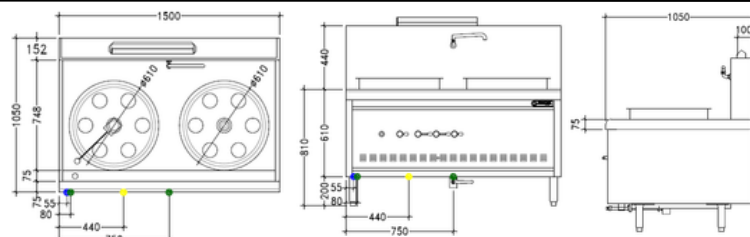

STEAMER SERIES

Dim Sum Steamer

MODEL : TF-S-2DSS

Key Parameters

| MODEL | SERIES | DIMENSIONS (MM) | PACKING DIMENSION (MM) | GROSS WEIGHT (KG) | GAS TYPE | BURNER QTY | BURNER RATING (KW) | FUEL CONNECTIO | FAN BLOWER | VOLTAGE | WATER INLET | DRAINAGE |
|--------------|--|-------------------|------------------------|-------------------|-------------|------------|--------------------|----------------|------------|---------|-------------|----------|
| | | | | | | | | N | | | | |
| TF-S-1DSS | Single Ring Dim Sum Steamer | 900x1050x810+440 | 1050x1230x1140 | 210 | Town Gas | 3 | 15 X 3 = 45 | Ø27mm | NA | NA | Ø15mm | Ø38mm |
| | | | | | LPG | | | | | | | |
| | | | | | Natural Gas | | | | | | | |
| TF-S-2DSS | Double Ring Dim Sum Steamer | 1500x1050x810+440 | 1650x1230x1140 | 282 | Town Gas | 4 | 15 X 4 = 60 | Ø27mm | NA | NA | Ø15mm | Ø38mm |
| | | | | | LPG | | | | | | | |
| | | | | | Natural Gas | | | | | | | |
| TF-S-2DSS/DB | Double Ring Dim Sum Steamer with Double Boiler | 1500x1050x810+440 | 1650x1230x1140 | 282 | Town Gas | 4 | 15 X 4 = 60 | Ø27mm | NA | NA | Ø15mm | Ø38mm |
| | | | | | LPG | | | | | | | |
| | | | | | Natural Gas | | | | | | | |

Product Dimension Chart

MODEL : TF-S-1DSS

MODEL : TF-S-2DSS

Optional Accessories

| | |
|---------------------|---------------------------------|
| | |
| Stack Up Kit | 7 Star Plate |
| | |
| Dim Sum Pot | Single Rice Roll Adapter |